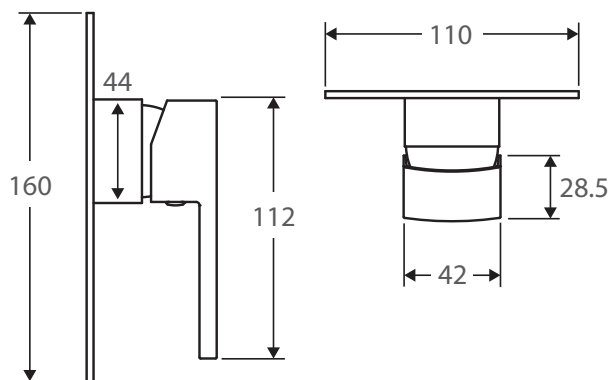

KOKO

WALL MIXER BLACK

FEATURES

- ★ Sleek modern design
- ★ MATTE BLACK electroplated finish
- ★ Brass construction
- ★ Suitable for mains pressure
- ★ Maximum pressure 500kPa
- ★ Cartridge made in Hungary
- ★ Designed for shower / bath
- ★ WELS not applicable
- ★ 35mm cartridge

SIZES/CODES

218.101B

Barcode

9347900004419